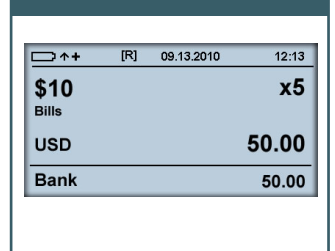

Counts loose and packaged coin

Counts coin in TillCups

Counts loose bills

Clear graphic display

Simple interface

The Cashmaster Sigma 105 is a fast and accurate cash counting machine specifically designed to allow your business to save time, money and improve its accountability.