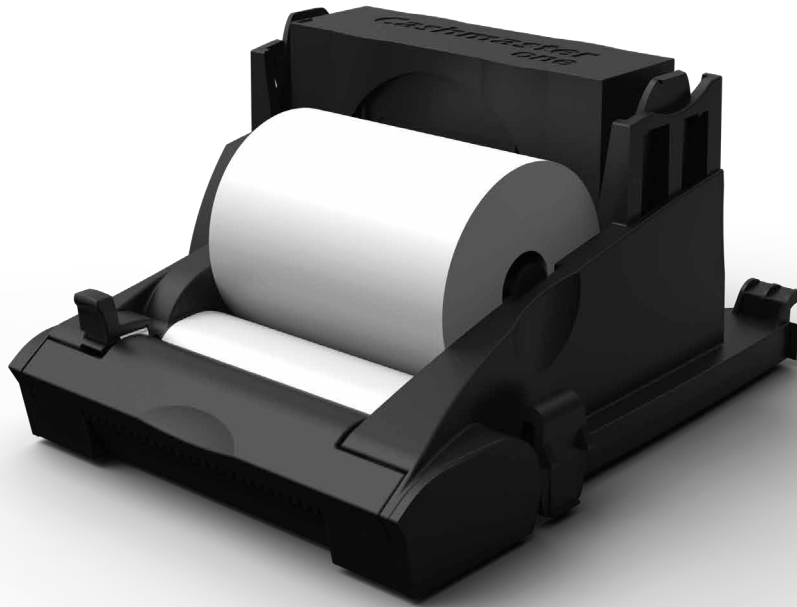

Cashmaster *printer one*

*Space saving integrated printer for Cashmaster One series
Small and quiet
More energy efficient*

*No cables or additional desk space required
Simply click Printer One into Cashmaster One
And create an all-in-one portable system*